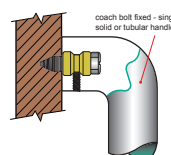

C = CONCEALED FIX

PLEASE SPECIFY DOOR TYPE

GD - Glass doors

TM - Timber doors

AL - Aluminium doors