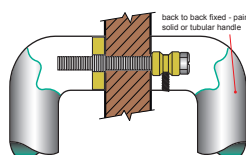

Concealed Fix

MDZ C8170	1500	32	25	19	Single	77	70	65	1532	1525	1519
MDZ C8170	1000	32	25	19	Single	77	70	65	1032	1025	1019
MDZ C8170	800	32	25	19	Single	77	70	65	832	825	819
MDZ C8170	600	32	25	19	Single	77	70	65	632	625	619
MDZ C8170	400	32	25	19	Single	77	70	65	432	425	419

NOTE:
Special sizes available on request

HOW TO SPECIFY

Product No. / Fixing Centres / Square Tube / Finish / Fixing (refer diagram below)

eg: B8170 / 1000 / 25 / SSS / TM

B = BACK TO BACK FIX

D = DISK FIX