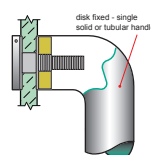

Concealed Fix

MDZ C8170	1500	32	25	19	Single	77	70	65	1532	1525	1519
MDZ C8170	1000	32	25	19	Single	77	70	65	1032	1025	1019
MDZ C8170	800	32	25	19	Single	77	70	65	832	825	819
MDZ C8170	600	32	25	19	Single	77	70	65	632	625	619
MDZ C8170	400	32	25	19	Single	77	70	65	432	425	419

NOTE:
Special sizes available on request

HOW TO SPECIFY

Product No. / Fixing Centres / Square Tube / Finish / Fixing (refer diagram below)

eg: B8170 / 1000 / 25 / SSS / TM

B = BACK TO BACK FIX

D = DISK FIX

C = CONCEALED FIX

PLEASE SPECIFY DOOR TYPE

GD - Glass doors

TM - Timber doors

AL - Aluminium doors