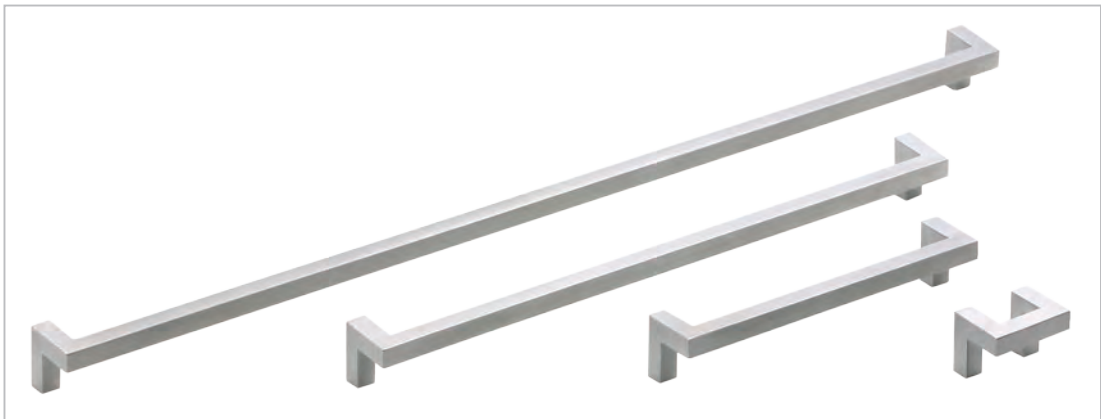

madinoz MDZ 144 FINISH AVAILABLE IN **SSS** **PSS**

Product No.	Length mm	Projection mm	Diameter mm	Centre to centre mm
MDZ 144/500	510	35	10x10	500
MDZ 144/400	410	35	10x10	400
MDZ 144/300	310	35	10x10	300
MDZ 144/200	210	35	10x10	200
MDZ 144/160	170	35	10x10	160
MDZ 144/100	110	35	10x10	100

madinoz MDZ 144OF FINISH AVAILABLE IN **SSS** **PSS**

Product No.	Length mm	Projection mm	Diameter mm	Centre to centre mm
MDZ 144OF/500	510	30	10x10	500
MDZ 144OF/300	310	30	10x10	300
MDZ 144OF/150	160	30	10x10	150
MDZ 144OF/32	42	30	10x10	32