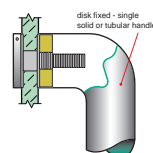

Unit 3 / 1-7 Ada Avenue, Brookvale NSW 2100 Australia. Telephone: (02) 9939 2007 Facsimile: (02) 9939 8432
E-mail: sales@madinoz.com.au Website: www.madinoz.com.au

HOW TO SPECIFY

Product No. / Fixing Centres / Rail Section / Finish / Fixing (refer diagram below)

eg: B2512OF / 600 / 12x25 / SSS / TM

B = BACK TO BACK FIX

D = DISK FIX

C = CONCEALED FIX

PLEASE SPECIFY DOOR TYPE

GD - Glass doors

TM - Timber doors

AL - Aluminium doors