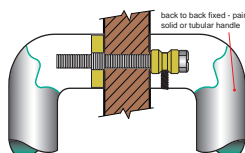

HOW TO SPECIFY

Product No. / Fixing Centres / Rail Section / Finish / Fixing (refer diagram below)

eg: B2512OF / 600 / 12x25 / SSS / TM

B = BACK TO BACK FIX