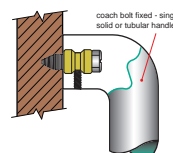

eg: B2512OF / 600 / 12x25 / SSS / TM

B = BACK TO BACK FIX

D = DISK FIX

C = CONCEALED FIX

PLEASE SPECIFY DOOR TYPE

GD - Glass doors

TM - Timber doors

AL - Aluminium doors