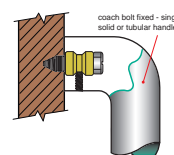

eg: B2525OF / 600 / 25x12 / SSS / TM

B = BACK TO BACK FIX

D = DISK FIX

C = CONCEALED FIX

PLEASE SPECIFY DOOR TYPE
GD - Glass doors
TM - Timber doors
AL - Aluminium doors