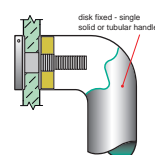

Unit 3 / 1-7 Ada Avenue, Brookvale NSW 2100 Australia. Telephone: (02) 9939 2007 Facsimile: (02) 9939 8432
E-mail: sales@madinoz.com.au Website: www.madinoz.com.au

HOW TO SPECIFY

Product No. / Fixing Centres / Rail Section / Finish / Fixing (refer diagram below)

eg: B2525OF / 600 / 25x12 / SSS / TM

B = BACK TO BACK FIX

D = DISK FIX

C = CONCEALED FIX

PLEASE SPECIFY DOOR TYPE
GD - Glass doors
TM - Timber doors
AL - Aluminium doors