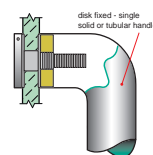

NOTE:

MDZ 6500/A to F to come with 3 stand offs (fixing points) in 25mm diameter only
 Special sizes available on request

HOW TO SPECIFY

Product No. / Diameter / Projection / Finish / Fixing (refer diagram below)

eg: 6500A / 25 / 70 / SSS / D Fix GD

B = BACK TO BACK FIX

D = DISK FIX

C = CONCEALED FIX

PLEASE SPECIFY DOOR TYPE

GD - Glass doors

TM - Timber doors

AL - Aluminium doors