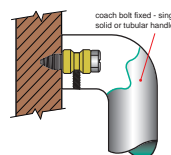

eg: 6500A / 25 / 70 / SSS / D Fix GD

B = BACK TO BACK FIX

D = DISK FIX

C = CONCEALED FIX

PLEASE SPECIFY DOOR TYPE

GD - Glass doors

TM - Timber doors

AL - Aluminium doors