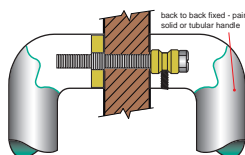

NOTE:

MDZ 6500/A to F to come with 3 stand offs (fixing points) in 25mm diameter only
 Special sizes available on request

HOW TO SPECIFY

Product No. / Diameter / Projection / Finish / Fixing (refer diagram below)

eg: 6500A / 25 / 70 / SSS / D Fix GD

B = BACK TO BACK FIX

D = DISK FIX

C = CONCEALED FIX

PLEASE SPECIFY DOOR TYPE

GD - Glass doors

TM - Timber doors

AL - Aluminium doors