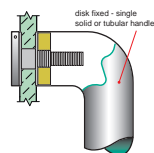

eg: B8070 / 270 / 40x8 / SSS / TM

B = BACK TO BACK FIX

D = DISK FIX

C = CONCEALED FIX

PLEASE SPECIFY DOOR TYPE

- GD - Glass doors
- TM - Timber doors
- AL - Aluminium doors