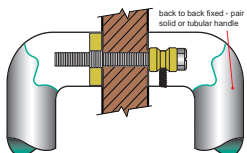

Product No.	Fixing Centres mm	Flat Bar mm	Unit	Projection mm	Overall Length mm
Back to Back Fix					
MDZ B8070	270	40x8	Pair	53	400
Disk Fix					
MDZ D8070	270	40x8	Single	53	400
Concealed Fix					
MDZ C8070	270	40x8	Single	53	400

eg: B8070 / 270 / 40x8 / SSS / TM

B = BACK TO BACK FIX

D = DISK FIX

C = CONCEALED FIX

PLEASE SPECIFY DOOR TYPE

- GD - Glass doors
- TM - Timber doors
- AL - Aluminium doors