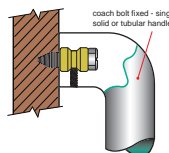

eg: B8070 / 270 / 40x8 / SSS / TM

B = BACK TO BACK FIX

D = DISK FIX

C = CONCEALED FIX

PLEASE SPECIFY DOOR TYPE

- GD - Glass doors
- TM - Timber doors
- AL - Aluminium doors