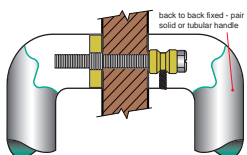

**HOW TO SPECIFY**

Product No. / Fixing Centres / Tube Diameter / Finish / Fixing (refer diagram below)

eg: B8090 / 440 / 25 / SSS / TM

**B = BACK TO BACK FIX**

**D = DISK FIX**

**C = CONCEALED FIX**

PLEASE SPECIFY DOOR TYPE  
GD - Glass doors  
TM - Timber doors  
AL - Aluminium doors