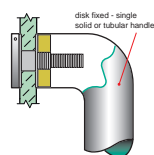

**HOW TO SPECIFY**

Product No. / Fixing Centres / Tube Diameter / Finish / Fixing (refer diagram below)

eg: B8090 / 440 / 25 / SSS / TM

**B = BACK TO BACK FIX**

**D = DISK FIX**

**C = CONCEALED FIX**

PLEASE SPECIFY DOOR TYPE  
GD - Glass doors  
TM - Timber doors  
AL - Aluminium doors