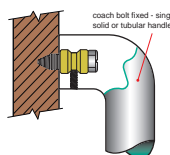

**HOW TO SPECIFY**

Product No. / Fixing Centres / Tube Diameter / Finish / Fixing (refer diagram below)

eg: B8090 / 440 / 25 / SSS / TM

**B = BACK TO BACK FIX**

**D = DISK FIX**

**C = CONCEALED FIX**

PLEASE SPECIFY DOOR TYPE  
GD - Glass doors  
TM - Timber doors  
AL - Aluminium doors