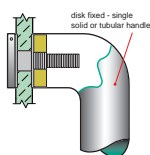

Unit 3 / 1-7 Ada Avenue, Brookvale NSW 2100 Australia. Telephone: (02) 9939 2007 Facsimile: (02) 9939 8432
E-mail: sales@madinoz.com.au Website: www.madinoz.com.au

HOW TO SPECIFY

Product No. / Fixing Centres / Square Tube / Finish / Fixing (refer diagram below)

eg: B8110 / 800 / 25 / SSS / TM

B = BACK TO BACK FIX

D = DISK FIX

C = CONCEALED FIX

PLEASE SPECIFY DOOR TYPE
GD - Glass doors
TM - Timber doors
AL - Aluminium doors