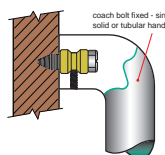

eg: B8110 / 800 / 25 / SSS / TM

B = BACK TO BACK FIX

D = DISK FIX

C = CONCEALED FIX

PLEASE SPECIFY DOOR TYPE
GD - Glass doors
TM - Timber doors
AL - Aluminium doors