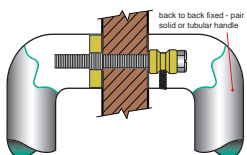

Product No.	Fixing Centres mm	Square Tube mm	Unit	Projection mm	Width mm	Overall Length mm

Back to Back Fix

MDZ B8110	1500	25	Pair	65	75	1525
MDZ B8110	1000	25	Pair	65	75	1025
MDZ B8110	800	25	Pair	65	75	825
MDZ B8110	600	25	Pair	65	75	625
MDZ B8110	400	25	Pair	65	75	425

Disk Fix

MDZ D8110	1500	25	Single	65	75	1525
MDZ D8110	1000	25	Single	65	75	1025
MDZ D8110	800	25	Single	65	75	825
MDZ D8110	600	25	Single	65	75	625
MDZ D8110	400	25	Single	65	75	425

Concealed Fix

MDZ C8110	1500	25	Single	65	75	1525
MDZ C8110	1000	25	Single	65	75	1025
MDZ C8110	800	25	Single	65	75	825
MDZ C8110	600	25	Single	65	75	625
MDZ C8110	400	25	Single	65	75	425

NOTE:
Special sizes available on request

Unit 3 / 1-7 Ada Avenue, Brookvale NSW 2100 Australia. Telephone: (02) 9939 2007 Facsimile: (02) 9939 8432
E-mail: sales@madinoz.com.au Website: www.madinoz.com.au

HOW TO SPECIFY

Product No. / Fixing Centres / Square Tube / Finish / Fixing (refer diagram below)

eg: B8110 / 800 / 25 / SSS / TM

B = BACK TO BACK FIX

D = DISK FIX

C = CONCEALED FIX

PLEASE SPECIFY DOOR TYPE
GD - Glass doors
TM - Timber doors
AL - Aluminium doors