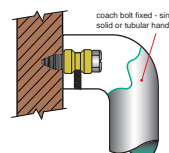

HOW TO SPECIFY

Product No. / Fixing Centres / Square Tube / Finish / Fixing (refer diagram below)

eg: B8230 / 940 / 25 / SSS / TM

B = BACK TO BACK FIX

D = DISK FIX

C = CONCEALED FIX

PLEASE SPECIFY DOOR TYPE