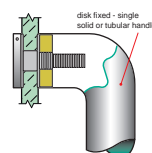

HOW TO SPECIFY

Product No. / Fixing Centres / Square Tube / Finish / Fixing (refer diagram below)

eg: B8230 / 940 / 25 / SSS / TM

B = BACK TO BACK FIX

D = DISK FIX

C = CONCEALED FIX

PLEASE SPECIFY DOOR TYPE

GD - Glass doors

TM - Timber doors

AL - Aluminium doors