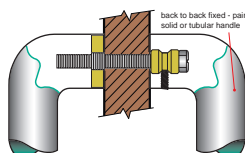

HOW TO SPECIFY

Product No. / Fixing Centres / Square Tube / Finish / Fixing (refer diagram below)

eg: B8230 / 940 / 25 / SSS / TM

B = BACK TO BACK FIX

D = DISK FIX

C = CONCEALED FIX

PLEASE SPECIFY DOOR TYPE