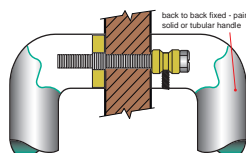

NOTE:  
 Special sizes available on request

**HOW TO SPECIFY**

Product No. / Fixing Centres / Section Tube / Finish / Fixing (refer diagram below)

eg: B8250 / 940 / 25x50 / SSS / TM

B = BACK TO BACK FIX

D = DISK FIX