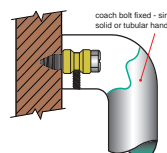

C = CONCEALED FIX