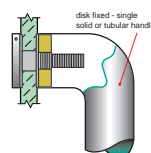

NOTE:  
 Special sizes available on request

**HOW TO SPECIFY**

Product No. / Fixing Centres / Section Tube / Finish / Fixing (refer diagram below)

eg: B8250 / 940 / 25x50 / SSS / TM

B = BACK TO BACK FIX

D = DISK FIX

C = CONCEALED FIX

PLEASE SPECIFY DOOR TYPE  
 GD - Glass doors  
 TM - Timber doors  
 AL - Aluminium doors