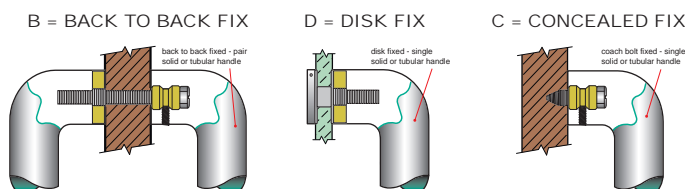

PLEASE SPECIFY DOOR TYPE
GD - Glass doors
TM - Timber doors
AL - Aluminium doors