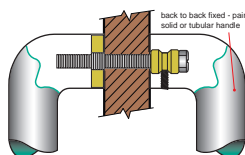

Concealed Fix

MDZ C8330	775	50x10	50x25	Single	50	800
MDZ C8330	575	50x10	50x25	Single	50	600
MDZ C8330	375	50x10	50x25	Single	50	400

NOTE:
 Special sizes available on request

HOW TO SPECIFY

Product No. / Fixing Centres / Rail Section / Finish / Fixing (refer diagram below)
 eg: B8330 / 575 / 50x10 / SSS / TM

B = BACK TO BACK FIX

D = DISK FIX

C = CONCEALED FIX

PLEASE SPECIFY DOOR TYPE
 GD - Glass doors
 TM - Timber doors
 AL - Aluminium doors