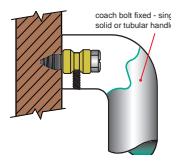

Concealed Fix

MDZ C8330	775	50x10	50x25	Single	50	800
MDZ C8330	575	50x10	50x25	Single	50	600
MDZ C8330	375	50x10	50x25	Single	50	400

NOTE:
 Special sizes available on request

HOW TO SPECIFY

Product No. / Fixing Centres / Rail Section / Finish / Fixing (refer diagram below)
 eg: B8330 / 575 / 50x10 / SSS / TM

B = BACK TO BACK FIX

D = DISK FIX

C = CONCEALED FIX

PLEASE SPECIFY DOOR TYPE
 GD - Glass doors
 TM - Timber doors
 AL - Aluminium doors