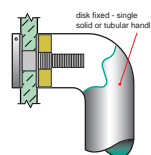

Concealed Fix

MDZ C8330	775	50x10	50x25	Single	50	800
MDZ C8330	575	50x10	50x25	Single	50	600
MDZ C8330	375	50x10	50x25	Single	50	400

NOTE:
 Special sizes available on request

HOW TO SPECIFY

Product No. / Fixing Centres / Rail Section / Finish / Fixing (refer diagram below)
 eg: B8330 / 575 / 50x10 / SSS / TM

B = BACK TO BACK FIX

D = DISK FIX

C = CONCEALED FIX

PLEASE SPECIFY DOOR TYPE
 GD - Glass doors
 TM - Timber doors
 AL - Aluminium doors