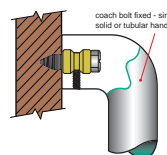

C = CONCEALED FIX