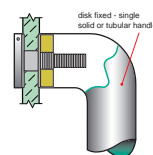

NOTE:
Special sizes available on request

HOW TO SPECIFY

Product No. / Fixing Centres / Tube Diameter / Finish / Fixing (refer diagram below)

eg: B8390 / 800 / 25 / SSS / TM

B = BACK TO BACK FIX

D = DISK FIX

C = CONCEALED FIX

PLEASE SPECIFY DOOR TYPE

GD - Glass doors

TM - Timber doors

AL - Aluminium doors