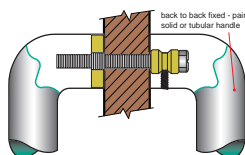

NOTE:
Special sizes available on request

HOW TO SPECIFY

Product No. / Fixing Centres / Tube Diameter / Finish / Fixing (refer diagram below)

eg: B8390 / 800 / 25 / SSS / TM

B = BACK TO BACK FIX

D = DISK FIX