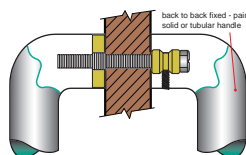

Concealed Fix

MDZ C8410	1500	40x10	50x25	Single	55	1660
MDZ C8410	1000	40x10	50x25	Single	55	1160
MDZ C8410	800	40x10	50x25	Single	55	960
MDZ C8410	600	40x10	50x25	Single	55	760
MDZ C8410	400	40x10	50x25	Single	55	560

NOTE:
 Special sizes available on request

HOW TO SPECIFY

Product No. / Fixing Centres / Rail Section / Finish / Fixing (refer diagram below)
 eg: B8410 / 800 / 40x10 / SSS / TM

B = BACK TO BACK FIX

D = DISK FIX