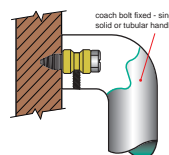

C = CONCEALED FIX