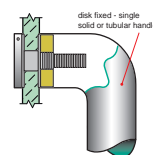

NOTE:
 Special sizes available on request

HOW TO SPECIFY

Product No. / Fixing Centres / Rail Section / Finish / Fixing (refer diagram below)
 eg: B8410 / 800 / 40x10 / SSS / TM

B = BACK TO BACK FIX

D = DISK FIX

C = CONCEALED FIX

PLEASE SPECIFY DOOR TYPE
 GD - Glass doors
 TM - Timber doors
 AL - Aluminium doors