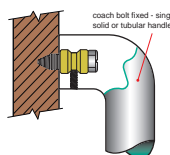

eg: B8440 / 800 / 50x25 / SSS / TM

B = BACK TO BACK FIX

D = DISK FIX

C = CONCEALED FIX

PLEASE SPECIFY DOOR TYPE

GD - Glass doors

TM - Timber doors

AL - Aluminium doors