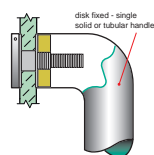

Unit 3 / 1-7 Ada Avenue, Brookvale NSW 2100 Australia. Telephone: (02) 9939 2007 Facsimile: (02) 9939 8432
E-mail: sales@madinoz.com.au Website: www.madinoz.com.au

HOW TO SPECIFY

Product No. / Fixing Centres / Rail Section / Finish / Fixing (refer diagram below)

eg: B8440 / 800 / 50x25 / SSS / TM

B = BACK TO BACK FIX

D = DISK FIX

C = CONCEALED FIX

PLEASE SPECIFY DOOR TYPE

GD - Glass doors

TM - Timber doors

AL - Aluminium doors