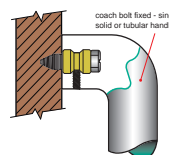

**HOW TO SPECIFY**

Product No. / Fixing Centres / Rail Section / Finish / Fixing (refer diagram below)  
eg: B8445 / 800 / 50x25 / SSS / TM

B = BACK TO BACK FIX

D = DISK FIX

C = CONCEALED FIX

PLEASE SPECIFY DOOR TYPE  
GD - Glass doors  
TM - Timber doors  
AL - Aluminium doors