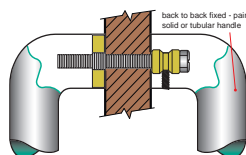

**HOW TO SPECIFY**

Product No. / Fixing Centres / Rail Section / Finish / Fixing (refer diagram below)  
eg: B8445 / 800 / 50x25 / SSS / TM

B = BACK TO BACK FIX

D = DISK FIX

C = CONCEALED FIX

PLEASE SPECIFY DOOR TYPE  
GD - Glass doors  
TM - Timber doors  
AL - Aluminium doors