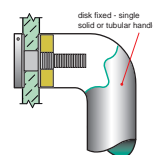

**HOW TO SPECIFY**

Product No. / Fixing Centres / Rail Section / Finish / Fixing (refer diagram below)  
eg: B8445 / 800 / 50x25 / SSS / TM

B = BACK TO BACK FIX

D = DISK FIX

C = CONCEALED FIX

PLEASE SPECIFY DOOR TYPE  
GD - Glass doors  
TM - Timber doors  
AL - Aluminium doors