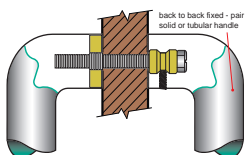

HOW TO SPECIFY

Product No. / Fixing Centres / Rail Section / Finish / Fixing (refer diagram below)

eg: B8450 / 840 / 32x32 / SSS / TM

B = BACK TO BACK FIX

D = DISK FIX

C = CONCEALED FIX

PLEASE SPECIFY DOOR TYPE