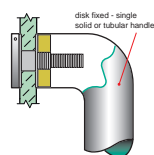

HOW TO SPECIFY

Product No. / Fixing Centres / Rail Section / Finish / Fixing (refer diagram below)

eg: B8450 / 840 / 32x32 / SSS / TM

B = BACK TO BACK FIX

D = DISK FIX

C = CONCEALED FIX

PLEASE SPECIFY DOOR TYPE

GD - Glass doors

TM - Timber doors

AL - Aluminium doors