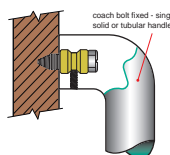

HOW TO SPECIFY

Product No. / Fixing Centres / Rail Section / Finish / Fixing (refer diagram below)

eg: B8450 / 840 / 32x32 / SSS / TM

B = BACK TO BACK FIX

D = DISK FIX

C = CONCEALED FIX

PLEASE SPECIFY DOOR TYPE