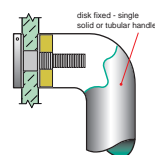

**HOW TO SPECIFY**

Product No. / Fixing Centres / Rail Section / Finish / Fixing (refer diagram below)  
eg: B8510 / 1500 / 32x32 / SSS / TM

**B = BACK TO BACK FIX**

**D = DISK FIX**

**C = CONCEALED FIX**