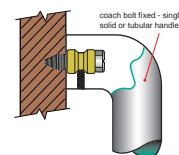

**HOW TO SPECIFY**

Product No. / Fixing Centres / Rail Section / Finish / Fixing (refer diagram below)  
eg: B8510 / 1500 / 32x32 / SSS / TM

**B = BACK TO BACK FIX**

**D = DISK FIX**

**C = CONCEALED FIX**