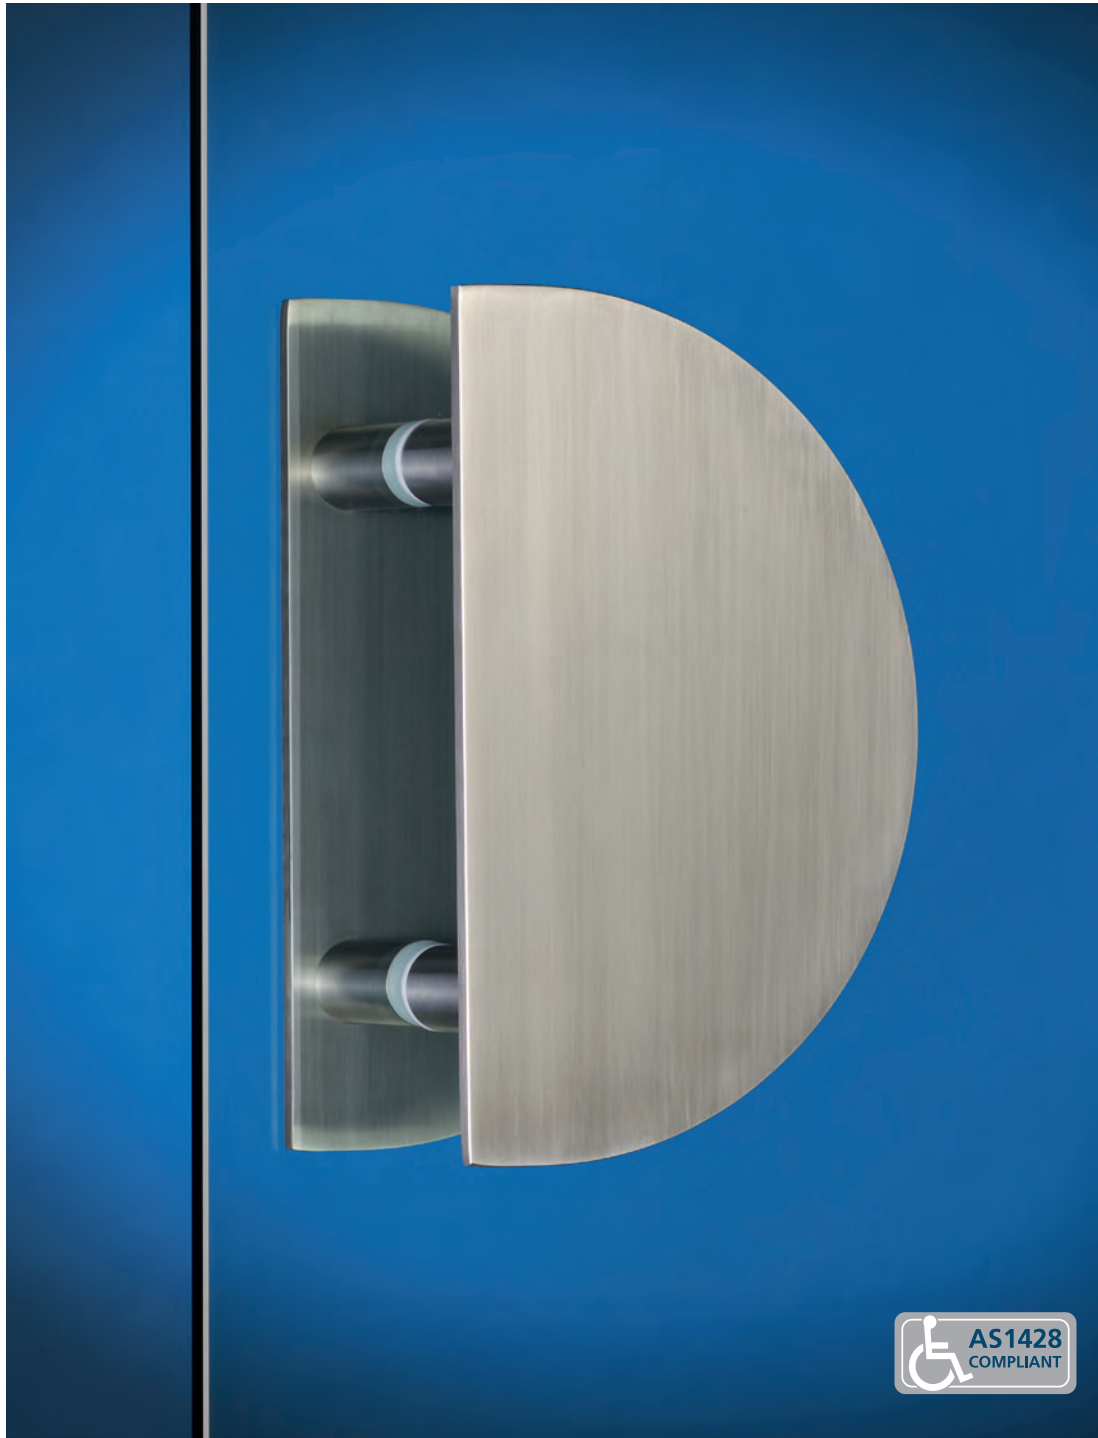

Entry Door Pull Handle

Material 316 Marine Grade Stainless Steel

Unit 3 / 1-7 Ada Avenue, Brookvale NSW 2100 Australia. Telephone: (02) 9939 2007 Facsimile: (02) 9939 8432
 E-mail: sales@madinoz.com.au Website: www.madinoz.com.au

Product No.	Fixing Centres mm	Flat Plate mm	Unit	Projection mm	Width mm	Overall Length mm
Back to Back Fix						
MDZ B8590	150	8	Pair	51	150	250
Disk Fix						
MDZ D8590	150	8	Single	51	150	250
Concealed Fix						
MDZ C8590	150	8	Single	51	150	250