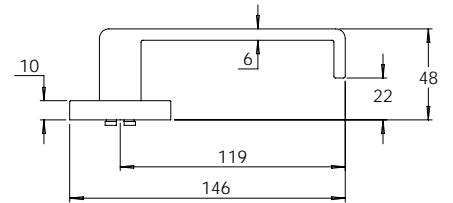

Vision Range is also available in square rose

Material Solid Zinc Die-cast

madinoz MDZ 888-12

FINISH AVAILABLE IN SC PC BK

madinoz MDZ 888-12-PV

madinoz MDZ 888-14

FINISH AVAILABLE IN SC PC BK

madinoz MDZ 888-14-PV