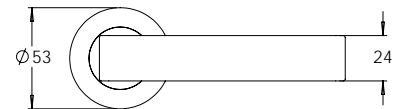

Vision Range is also available in square rose

Material Solid Zinc Die-cast

madinoz MDZ 888-12

FINISH AVAILABLE IN SC PC BK

madinoz MDZ 888-12-PV

madinoz MDZ 888-14

FINISH AVAILABLE IN SC PC BK

madinoz MDZ 888-14-PV