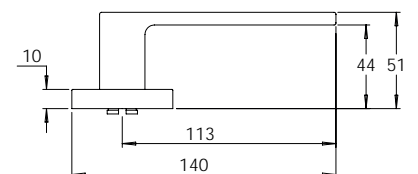

Vision Range is also available in square rose

Material Solid Zinc Die-cast

madinoz MDZ 888-12

FINISH AVAILABLE IN SC PC BK

madinoz MDZ 888-12-PV

madinoz MDZ 888-14

FINISH AVAILABLE IN SC PC BK

madinoz MDZ 888-14-PV