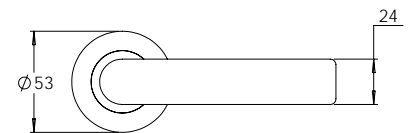

Vision Range is also available in square rose

Material Solid Zinc Die-cast

madinoz MDZ 888-12

FINISH AVAILABLE IN SC PC BK

madinoz MDZ 888-12-PV

madinoz MDZ 888-14

FINISH AVAILABLE IN SC PC BK

madinoz MDZ 888-14-PV