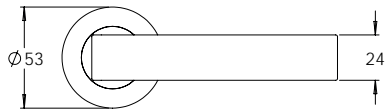

Vision Range is also available in square rose

Material Solid Zinc Die-cast

**madinoz MDZ 888-10BLK**

FINISH AVAILABLE IN SC PC BK

**madinoz MDZ 888-12BLK**

FINISH AVAILABLE IN SC PC BK