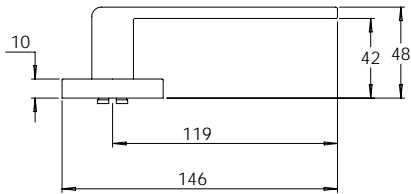

Vision Range is also available in square rose

Material Solid Zinc Die-cast

**madinoz MDZ 888-10BLK**

FINISH AVAILABLE IN SC PC BK

**madinoz MDZ 888-12BLK**

FINISH AVAILABLE IN SC PC BK