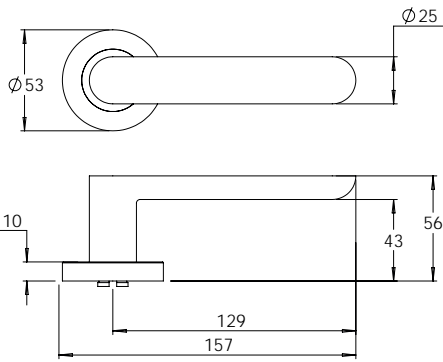

Vision Range is also available in square rose

Material Solid Zinc Die-cast

madinoz MDZ 888-17BLK

FINISH AVAILABLE IN SC PC BK

madinoz MDZ 888-18BLK

FINISH AVAILABLE IN SC PC BK