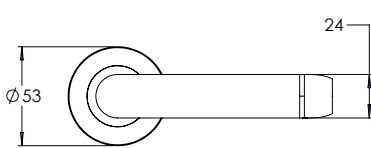

madinoz MDZ 888-24Z BLK

ROUND ROSE