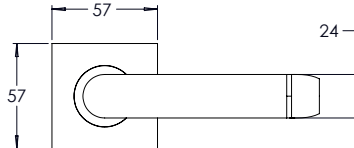

For privacy version, add PV to end of code. Ex: 888-1PV or 888-1PVZ

Material Solid Zinc Die-cast

madinoz MDZ 888-24

FINISH AVAILABLE IN **SX** **PC** **BLK**

madinoz MDZ 888-24 SX

madinoz MDZ 888-24Z SX

madinoz MDZ 888-24 BLK

madinoz MDZ 888-24Z BLK

ROUND ROSE

SQUARE ROSE

madinoz MDZ 888-26

FINISH AVAILABLE IN **SX** **PC** **BLK**

madinoz MDZ 888-26 SX

madinoz MDZ 888-26Z SX

madinoz MDZ 888-26 BLK