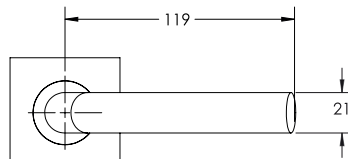

For privacy version, add PV to end of code. Ex; 888-1PV or 888-1PVZ

Material Solid Zinc Die-cast

**madinoz MDZ 888-28**

FINISH AVAILABLE IN **SX** **PC** **BLK**

**madinoz MDZ 888-28 SX**

**madinoz MDZ 888-28Z SX**

**madinoz MDZ 888-28 BLK**

**madinoz MDZ 888-28Z BLK**

ROUND ROSE

SQUARE ROSE