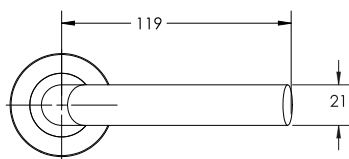

For privacy version, add PV to end of code. Ex; 888-1PV or 888-1PVZ

Material Solid Zinc Die-cast

**madinoz MDZ 888-28**

FINISH AVAILABLE IN **SX** **PC** **BLK**

**madinoz MDZ 888-28 SX**

**madinoz MDZ 888-28Z SX**

**madinoz MDZ 888-28 BLK**

**madinoz MDZ 888-28Z BLK**

ROUND ROSE

SQUARE ROSE