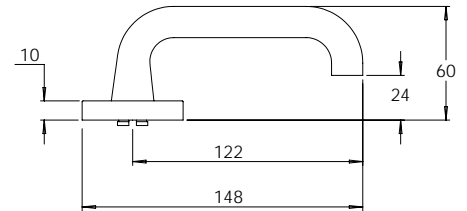

Vision Range is also available in square rose

Material Solid Zinc Die-cast

madinoz MDZ 888-18

FINISH AVAILABLE IN SC PC BK

madinoz MDZ 888-18-PV

VISION Lockset Accessories

FINISH AVAILABLE IN SC PC BK

888-EU