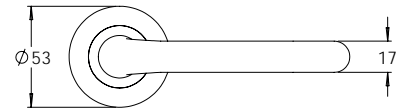

Vision Range is also available in square rose

Material Solid Zinc Die-cast

madinoz MDZ 888-18

FINISH AVAILABLE IN SC PC BK

madinoz MDZ 888-18-PV

VISION Lockset Accessories

FINISH AVAILABLE IN SC PC BK

888-EU