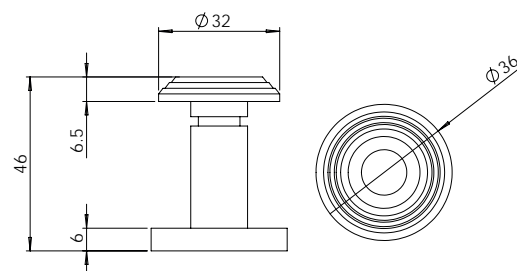

MDZ TT05

MDZ TT06

MDZ DV01

NOTE:
Viewing angle 120°. To suit 34 to 50mm door thickness