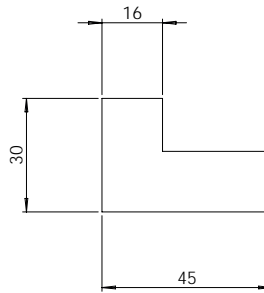

madinoz MDZ CH7401

FINISH AVAILABLE IN **SSS** **PSS**

Product No.	Projection mm	Section mm
MDZ CH7401	45	30x16

madinoz MDZ CH7501

FINISH AVAILABLE IN **SSS** **PSS**

Product No.	Projection mm	Section mm
MDZ CH7501	50	47x25

madinoz MDZ CH7601

FINISH AVAILABLE IN **SSS** **PSS**

Product No.	Projection mm	Section mm
MDZ CH7601	50	40x20