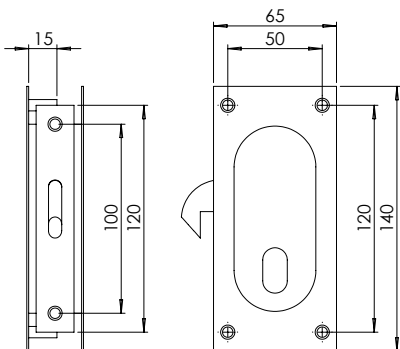

**madinoz MDZ CSL29**

FINISH AVAILABLE IN **SSS** **PSS**

Product No.	Length mm	Width mm	Bucket Depth mm
<b>MDZ CSL29</b>	140	65	12

NOTE:  
Minimum door thickness 32mm