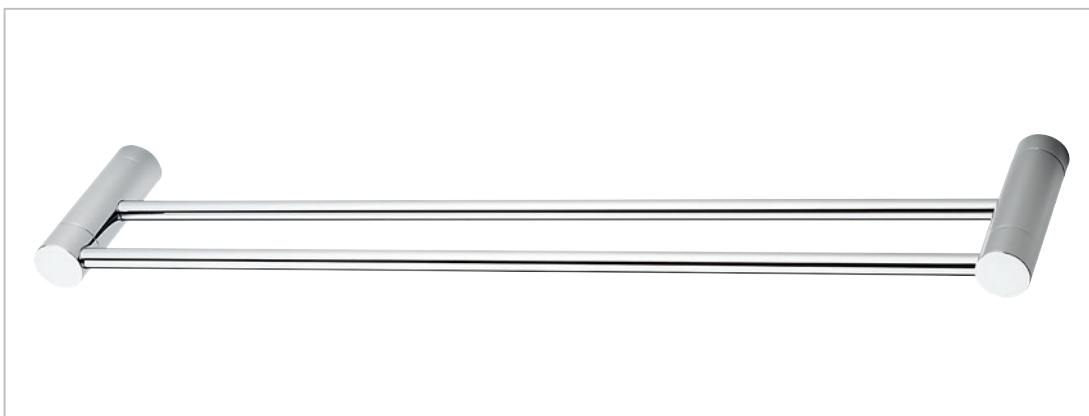

madinoz MDZ TR7205

FINISH AVAILABLE IN **SC** **PC**

Product No.	Projection mm	Centre to centre mm
MDZ TR7205/A	70	900
MDZ TR7205/B	70	600
MDZ TR7205/C	70	450

madinoz MDZ DTR7206

FINISH AVAILABLE IN **SC** **PC**

Product No.	Projection mm	Centre to centre mm
MDZ DTR7206	113	600