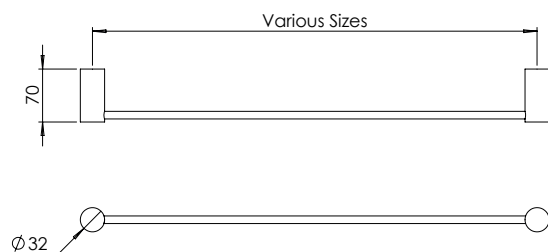

madinoz MDZ TR7205

FINISH AVAILABLE IN **SC** **PC**

Product No.	Projection mm	Centre to centre mm
MDZ TR7205/A	70	900
MDZ TR7205/B	70	600
MDZ TR7205/C	70	450

madinoz MDZ DTR7206

FINISH AVAILABLE IN **SC** **PC**

Product No.	Projection mm	Centre to centre mm
MDZ DTR7206	113	600