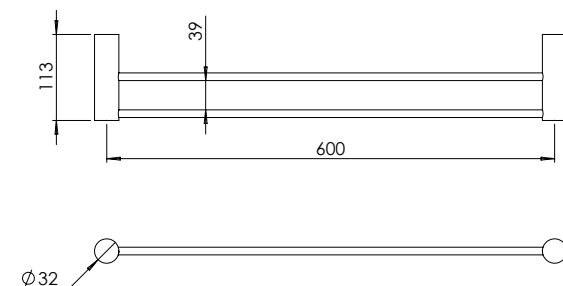

madinoz MDZ TR7205

FINISH AVAILABLE IN **SC** **PC**

Product No.	Projection mm	Centre to centre mm
MDZ TR7205/A	70	900
MDZ TR7205/B	70	600
MDZ TR7205/C	70	450

madinoz MDZ DTR7206

FINISH AVAILABLE IN **SC** **PC**

Product No.	Projection mm	Centre to centre mm
MDZ DTR7206	113	600