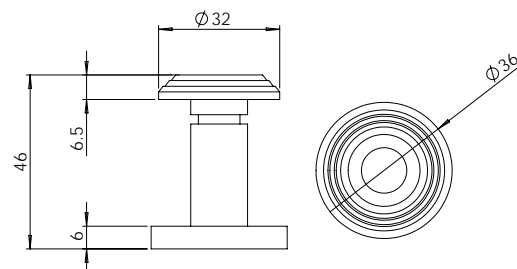

**MDZ TT05**

**MDZ TT06**

**MDZ DV01**

NOTE:  
Viewing angle 120°. To suit 34 to 50mm door thickness