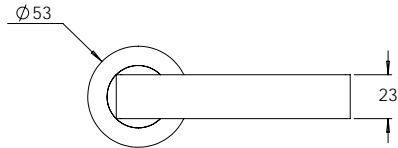

Material Marine Grade 316 Stainless Steel

**madinoz MDZ L101** FINISH AVAILABLE IN **SSS** **PSS**

**madinoz MDZ L101-PV**

**madinoz MDZ L101Z** FINISH AVAILABLE IN **SSS** **PSS**

**madinoz MDZ L101-PVZ**