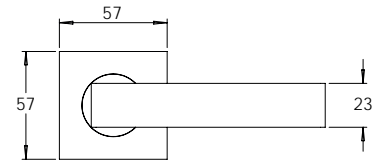

Material Marine Grade 316 Stainless Steel

**madinoz MDZ L101** FINISH AVAILABLE IN **SSS** **PSS**

**madinoz MDZ L101-PV**

**madinoz MDZ L101Z** FINISH AVAILABLE IN **SSS** **PSS**

**madinoz MDZ L101-PVZ**