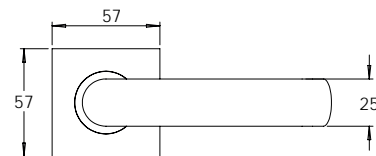

Material Marine Grade 316 Stainless Steel

**madinoz MDZ L21** FINISH AVAILABLE IN **SSS** **PSS**

**madinoz MDZ L21-PV**

**madinoz MDZ L21Z** FINISH AVAILABLE IN **SSS** **PSS**

**madinoz MDZ L21-PVZ**