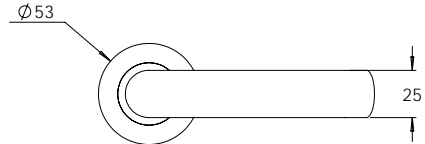

Material Marine Grade 316 Stainless Steel

**madinoz MDZ L21** FINISH AVAILABLE IN **SSS** **PSS**

**madinoz MDZ L21-PV**

**madinoz MDZ L21Z** FINISH AVAILABLE IN **SSS** **PSS**

**madinoz MDZ L21-PVZ**