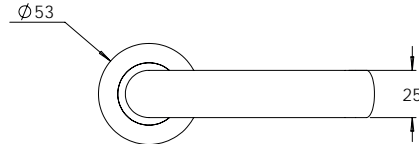

Material Marine Grade 316 Stainless Steel

**madinoz MDZ L21** FINISH AVAILABLE IN **SSS** **PSS**

**madinoz MDZ L21-PV**

**madinoz MDZ L21Z** FINISH AVAILABLE IN **SSS** **PSS**

**madinoz MDZ L21-PVZ**