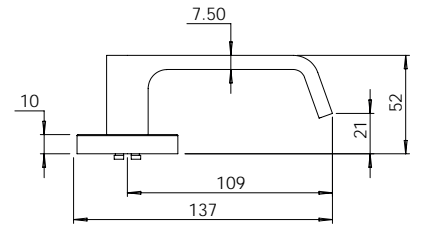

Material Marine Grade 316 Stainless Steel

**madinoz MDZ L37**

FINISH AVAILABLE IN **SSS** **PSS**

**madinoz MDZ L37-PV**

**madinoz MDZ L37Z**

FINISH AVAILABLE IN **SSS** **PSS**

**madinoz MDZ L37-PVZ**