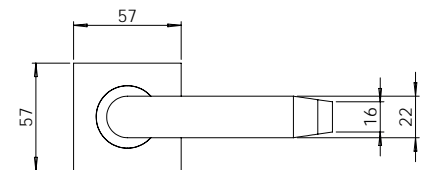

Material Marine Grade 316 Stainless Steel

**madinoz MDZ L37**

FINISH AVAILABLE IN **SSS** **PSS**

**madinoz MDZ L37-PV**

**madinoz MDZ L37Z**

FINISH AVAILABLE IN **SSS** **PSS**

**madinoz MDZ L37-PVZ**