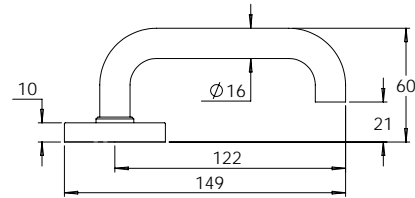

Material Tubular 316 Stainless Steel

madinoz MDZ L70T

FINISH AVAILABLE IN **SSS** **PSS**

madinoz MDZ L70T-PV

madinoz MDZ L70TZ

FINISH AVAILABLE IN **SSS** **PSS**

madinoz MDZ L70T-PVZ