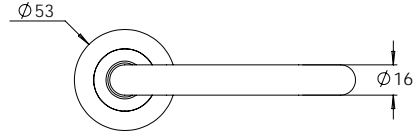

Material Tubular 316 Stainless Steel

madinoz MDZ L70T

FINISH AVAILABLE IN **SSS** **PSS**

madinoz MDZ L70T-PV

madinoz MDZ L70TZ

FINISH AVAILABLE IN **SSS** **PSS**

madinoz MDZ L70T-PVZ