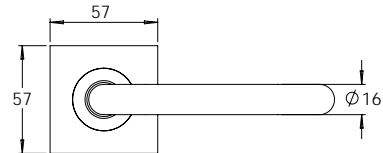

Material Tubular 316 Stainless Steel

madinoz MDZ L70T

FINISH AVAILABLE IN **SSS** **PSS**

madinoz MDZ L70T-PV

madinoz MDZ L70TZ

FINISH AVAILABLE IN **SSS** **PSS**

madinoz MDZ L70T-PVZ