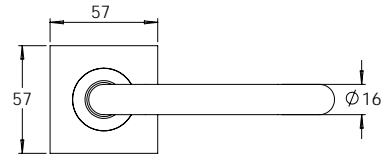

Material Tubular 316 Stainless Steel

madinoz MDZ L70T

FINISH AVAILABLE IN **SSS** **PSS**

madinoz MDZ L70T-PV

madinoz MDZ L70TZ

FINISH AVAILABLE IN **SSS** **PSS**

madinoz MDZ L70T-PVZ