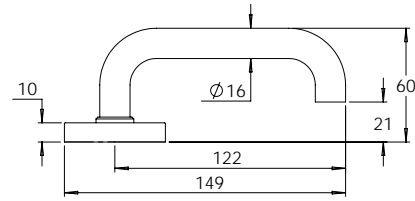

Material Tubular 316 Stainless Steel

madinoz MDZ L70T

FINISH AVAILABLE IN **SSS** **PSS**

madinoz MDZ L70T-PV

madinoz MDZ L70TZ

FINISH AVAILABLE IN **SSS** **PSS**

madinoz MDZ L70T-PVZ