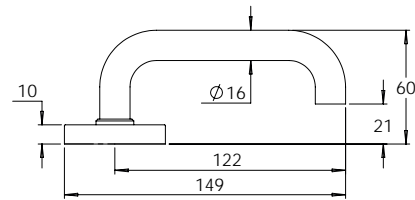

Material Tubular 316 Stainless Steel

**madinoz MDZ L70T**

FINISH AVAILABLE IN **SSS** **PSS**

**madinoz MDZ L70T-PV**

**madinoz MDZ L70TZ**

FINISH AVAILABLE IN **SSS** **PSS**

**madinoz MDZ L70T-PVZ**