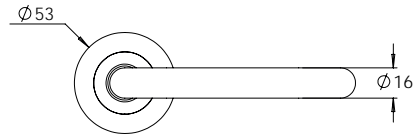

Material Tubular 316 Stainless Steel

**madinoz MDZ L70T**

FINISH AVAILABLE IN **SSS** **PSS**

**madinoz MDZ L70T-PV**

**madinoz MDZ L70TZ**

FINISH AVAILABLE IN **SSS** **PSS**

**madinoz MDZ L70T-PVZ**