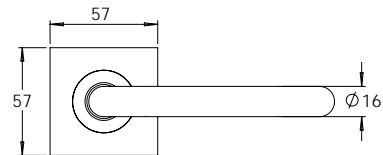

Material Tubular 316 Stainless Steel

**madinoz MDZ L70T**

FINISH AVAILABLE IN **SSS** **PSS**

**madinoz MDZ L70T-PV**

**madinoz MDZ L70TZ**

FINISH AVAILABLE IN **SSS** **PSS**

**madinoz MDZ L70T-PVZ**