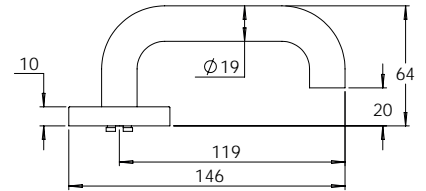

Material Tubular 316 Stainless Steel

madinoz MDZ L75T

FINISH AVAILABLE IN **SSS** **PSS**

madinoz MDZ L75T-PV

madinoz MDZ L75TZ

FINISH AVAILABLE IN **SSS** **PSS**

madinoz MDZ L75T-PVZ