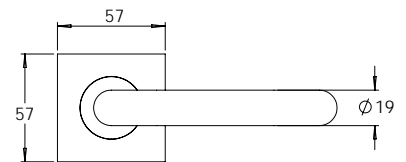

Material Tubular 316 Stainless Steel

madinoz MDZ L75T

FINISH AVAILABLE IN **SSS** **PSS**

madinoz MDZ L75T-PV

madinoz MDZ L75TZ

FINISH AVAILABLE IN **SSS** **PSS**

madinoz MDZ L75T-PVZ