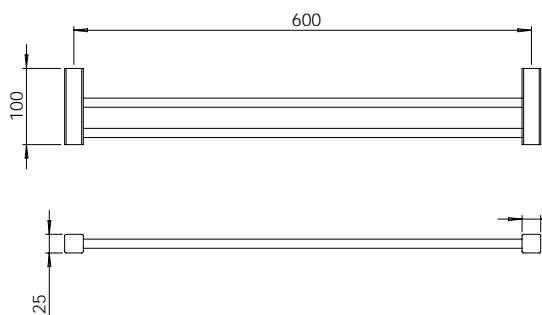

madinoz MDZ DTR7506

FINISH AVAILABLE IN **SSS** **PSS**

Product No.	Projection mm	Centre to centre mm
MDZ DTR7506	100	600

madinoz MDZ TR7507

FINISH AVAILABLE IN **SSS** **PSS**

Product No.	Projection mm	Diameter mm
MDZ TR7507	50	166