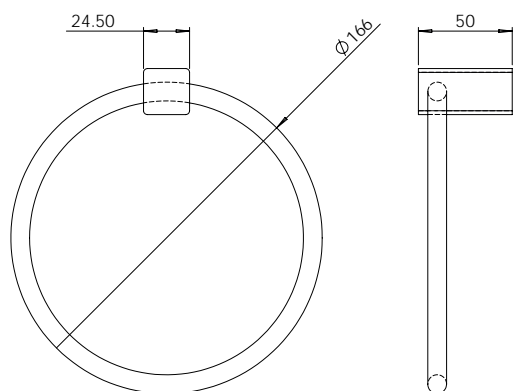

madinoz MDZ DTR7506

FINISH AVAILABLE IN **SSS** **PSS**

Product No.	Projection mm	Centre to centre mm
MDZ DTR7506	100	600

madinoz MDZ TR7507

FINISH AVAILABLE IN **SSS** **PSS**

Product No.	Projection mm	Diameter mm
MDZ TR7507	50	166