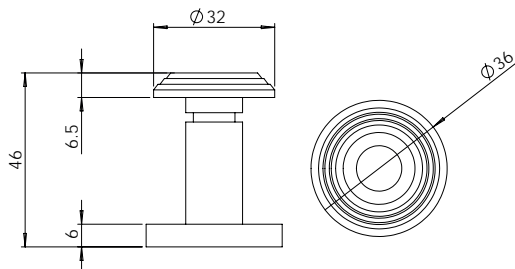

MDZ TT05

MDZ TT06

MDZ DV01

NOTE:
Viewing angle 120°. To suit 34 to 50mm door thickness