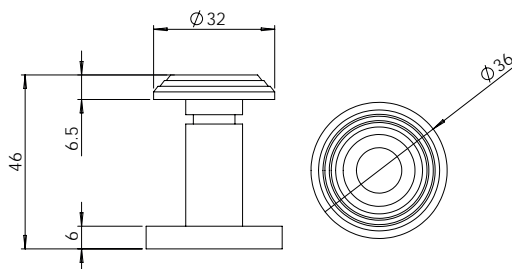

MDZ TT05

MDZ TT06

MDZ DV01

NOTE:
Viewing angle 120°. To suit 34 to 50mm door thickness