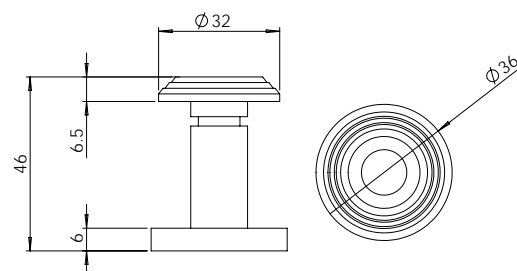

**MDZ TT05**

**MDZ TT06**

**MDZ DV01**

NOTE:  
Viewing angle 120°. To suit 34 to 50mm door thickness