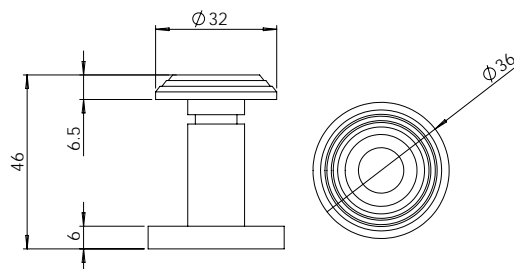

**MDZ TT05**

**MDZ TT06**

**MDZ DV01**

NOTE:  
Viewing angle 120°. To suit 34 to 50mm door thickness